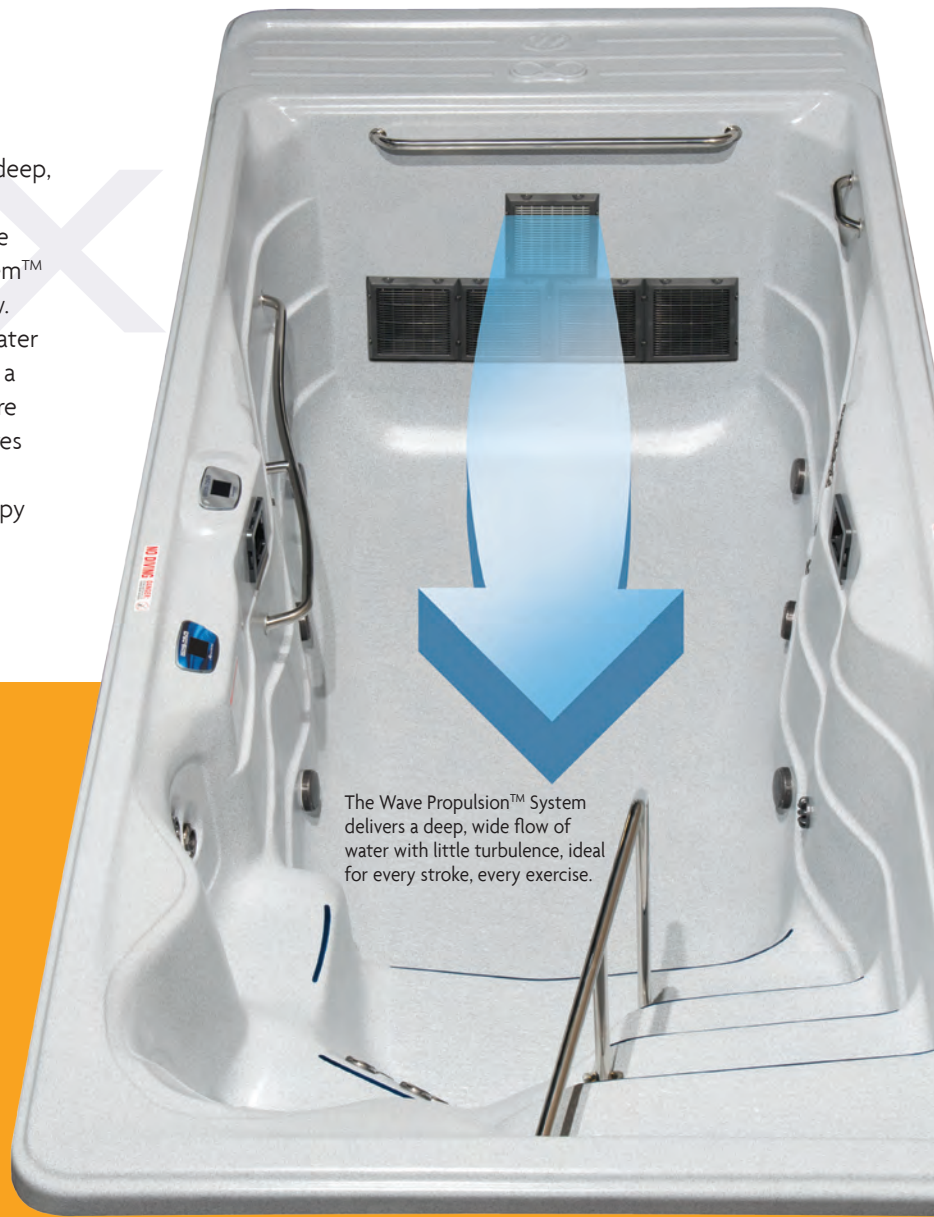

The unit fits in a surprisingly small space, especially when compared to other aquatic exercise/swimming options, and is easily installed. It delivers the highest performance, while being the most energy-efficient swim spa on the market.

For details on how you can add a Michael Phelps RX Swim Spa to your club, contact us at sales@masterspas.com

MPRXSWIMSPA.COM

WORLD CLASS PERFORMANCE

The Michael Phelps RX Wave Propulsion™ Technology features a unique propeller design that provides a wide, deep, and smooth current — giving your members a swimming experience that is far superior to any other swim spa. The resistance is fully adjustable with the SwimNumber System™ allowing swimmers of varying skills to customize the flow. Convenient touchscreen controls allow you to set the water temperature where it's most comfortable. The MPRX has a large flat floor with no hidden obstacles, and hand rails are conveniently located for ease of entry/exit. Other features include an Xtreme Therapy™ Seat that is ergonomically designed to comfortably deliver the ultimate hydrotherapy massage. Likewise, the Xtreme Therapy™ Cove offers a complete therapeutic massage for the lower back, hips, thighs and calves.

Xtreme Therapy Seat

Xtreme Therapy Cove

YOUR MPRX

- Developed with input from legendary swimmer Michael Phelps and his coach, Bob Bowman
- Variable speed Wave Propulsion™ System, ideal for every level of fitness
- Easy entry steps with stainless steel handrails
- Large, flat floor allows for variety of exercises
- Energy-efficient
- First-of-its-kind app allows each user to customize their workouts